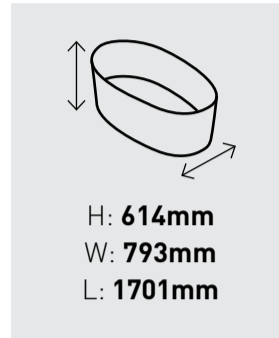

MILLERIGHE

Dramatic Oval Design

The compact size of VICTORIA + ALBERT's new Ionian bath works well in smaller bathrooms. The freestanding soaking tub features a distinctive variable width rim that enhances its oval design, and includes an ergonomic design with a deep bathing well. Crafted from QUARRYCAST®, the brand's signature material of natural Volcanic Limestone